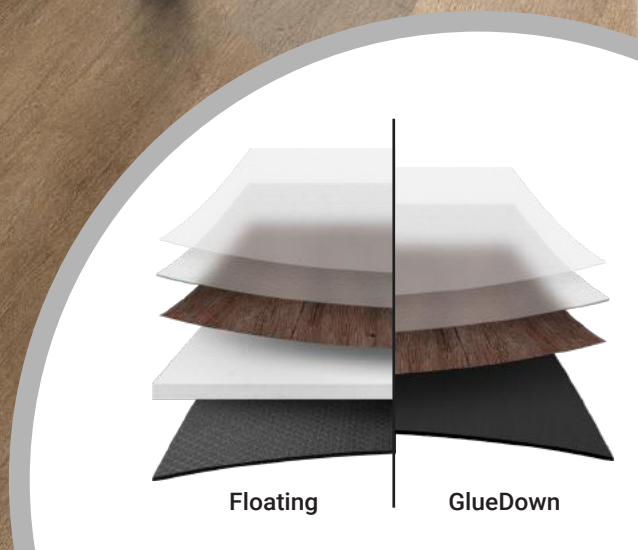

STUDIO 12
MULTI-FORMAT FLOORING

**Finish Your Projects
On Time And Under Budget.**

Flooring Shown: Arrowhead

Floating

GlueDown

**WATERPROOF
CORE**

**HIGH-TRAFFIC
DURABILITY**

**EASY TO
CLEAN**

**SCRATCH
RESISTANT**

Available Colors

Pearl
2901 | 2101

Arrowhead
2903 | 2103

Chestnut
2906 | 2106

Bristol Harbor
2907 | 2107

Whispering Pines
2908 | 2108

Sandpiper Springs
2909 | 2109

Studio 12 Multi-Format Flooring

	Floating	GlueDown
Core	SPC	LVP
Size	7" x 48"	7" x 48"
Thickness	5mm	2mm
Wear Layer	12mil	12mil
Edge Profile	Beveled	Square
Installation	Floating	GlueDown

SCS Global Services