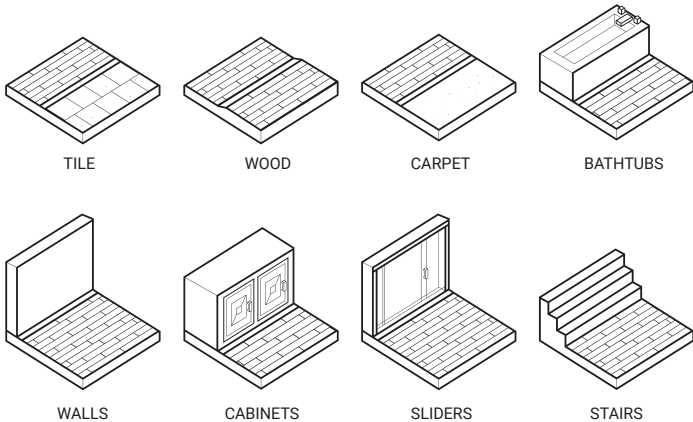

Bedford Creek
2910 | 2110

Cobble Hill
2911 | 2111

Willow Run
2912 | 2112

Hidden Acres
2913 | 2113

Berlin Terrace
2914 | 2114

Yosemite
2999 | 2199

Available Molding Options

Easily transition the flooring in a variety of different settings.

Studio 12 Multi-Format Flooring

	Floating	GlueDown
Core	SPC	LVP
Size	7" x 48"	7" x 48"
Thickness	5mm	2mm
Wear Layer	12mil	12mil
Edge Profile	Beveled	Square
Installation	Floating	GlueDown

SCS Global Services