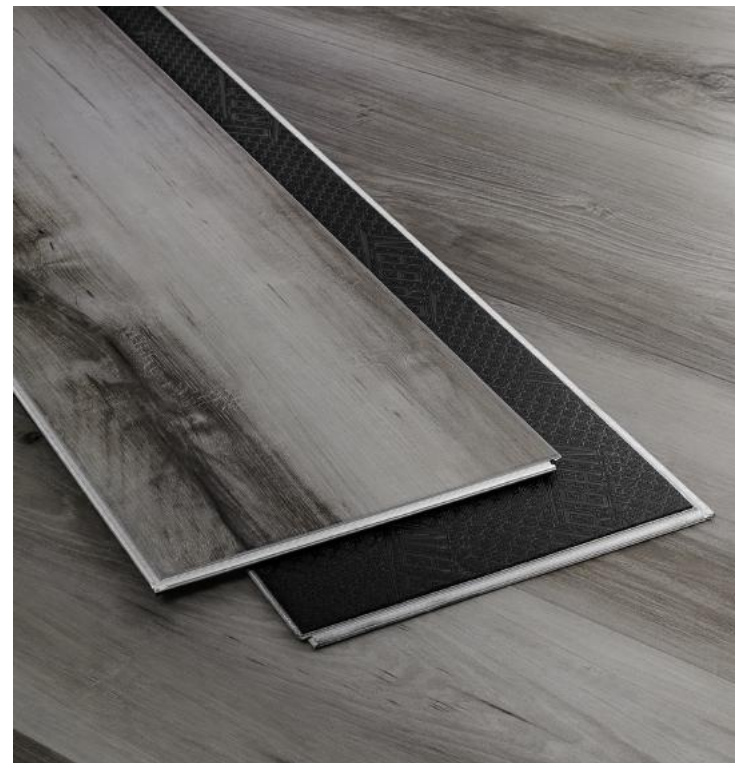

Kodiak
9537

Kodiak

9537

The variation of color found within the boards offer a juxtaposition of dark and bright tones.

Sound-Tec SPC Floating Floor

Core	SPC
Size	7" x 48"
Thickness	6mm
Wear Layer	20mil
Edge Profile	Beveled
Installation	Floating
Underlayment	Sound Reducing
Sound Properties	STC 61 IIC 66 ΔIIC 21
Finish	Anti-Microbial + Ceramic Bead