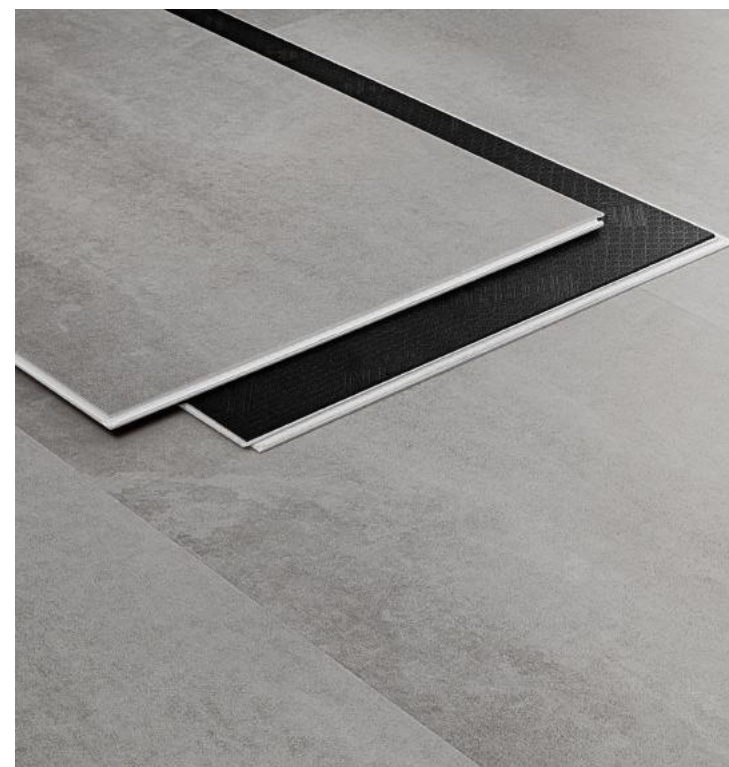

Luna

9605

URBAN  
SURFACES

# Luna

9605

To gaze into the night sky and wonder is to discover the subtle features of this modern shade.

## Sound-Tec Tile SPC Floating Floor

Core	SPC
Size	12" x 24"
Thickness	6mm
Wear Layer	20mil
Edge Profile	Beveled
Installation	Floating
Underlayment	Sound Reducing
Sound Properties	STC 61   IIC 66   ΔIIC 21
Finish	Anti-Microbial + Ceramic Bead