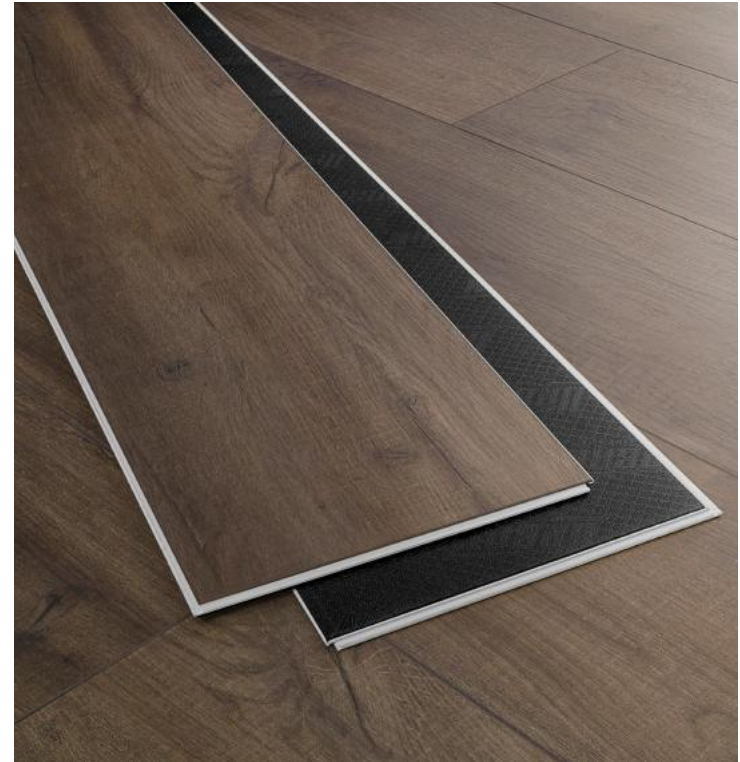

Black Canyon

9701

URBAN
SURFACES

Black Canyon

9701

Acting as a dark canvas, Black Canyon is the perfect backdrop to make colors pop.

Sound-Tec Plus SPC Floating Floor

Core	SPC
Size	9" x 60"
Thickness	6mm
Wear Layer	20mil
Edge Profile	Painted Bevel
Installation	Floating
Underlayment	Sound Reducing
Sound Properties	STC 61 IIC 66 ΔIIC 21
Finish	Anti-Microbial + Ceramic Bead