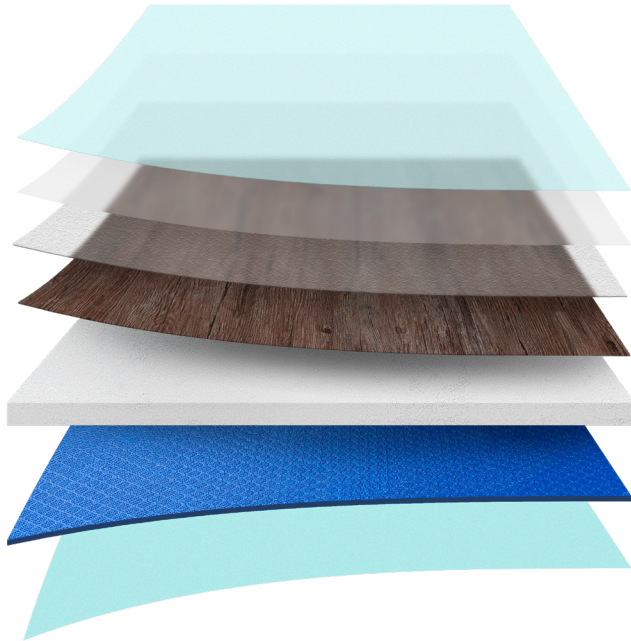

SOUND-TEC PLUS
20MIL SPC FLOORING

MESA VERDE
9714

URBAN
SURFACES

**20
MIL**

NATURALLY STUNNING FLOORS FOR THE MODERN HOME

- Antimicrobial Surface Coating
- Ceramic Bead Scratch Armor
- 20mil ScratchGuard Wear Layer
- Natural Wood Texture
- 4.5mm High-Density Solid Core
- 1.5mm Sound-Reducing Underlayment
- Antimicrobial Pad Protection

Get even better noise reduction with one of our FloorSilencer underlayments. You didn't hear it from us.

MESA VERDE
9714

Specifications

Floating Floor

Product Type	Stone Polymer Composite
Core Material	4.5mm High-Density Solid Core
Wear Layer	20mil ScratchGuard
Embossing	Natural Wood Texture
Edge Profile	Painted Bevel Edge
Overall Thickness	6mm (0.236")
Nominal Plank Size	9" x 60"
Actual Plank Size	230mm x 1524mm
Finish	Antimicrobial + Ceramic Bead
Attached Pad	1.5mm Sound-Reducing & Antimicrobial Pad
Clip System	Angle-Drop Clip System
Bacteria Resistance	Bioshield Coat