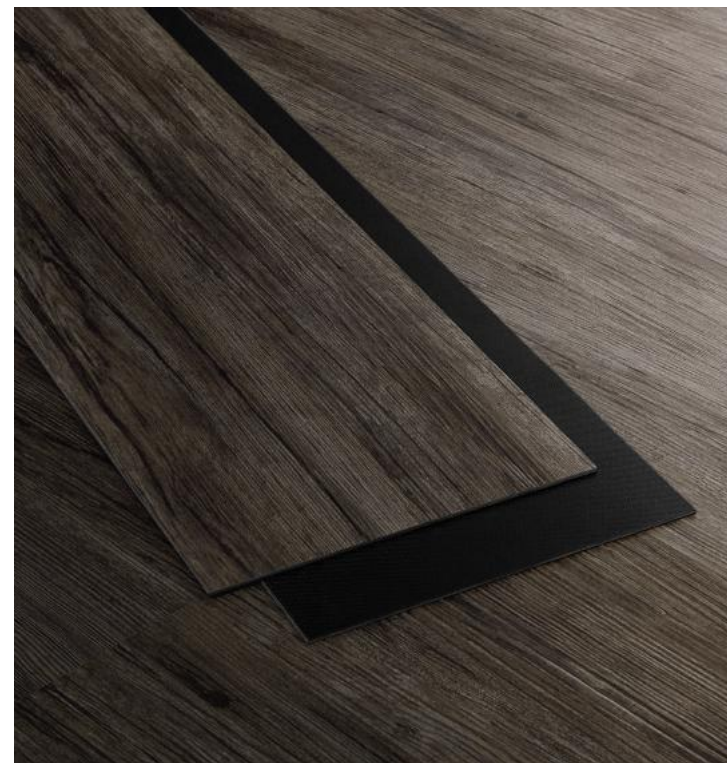

Ash
8307

URBAN
SURFACES

Ash

8307

Named for its smoky undertones, this look combines a brownish amber with grey undertones.

Main Street GlueDown LVP Flooring

Core	LVP
Size	7"x 48"
Thickness	2mm
Wear Layer	8mil
Edge Profile	Square
Installation	GlueDown
Underlayment	N/A
Sound Properties	N/A
Finish	Enhanced Polyurethane System