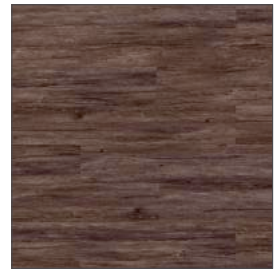

Ash
8307

Create Inspiring Spaces

GlueDown flooring can be installed in many different variations and combinations.

Main Street GlueDown LVP Flooring

Core	LVP
Size	7" x 48"
Thickness	2mm
Wear Layer	8mil
Edge Profile	Square
Installation	GlueDown

certified by SCS Global Services