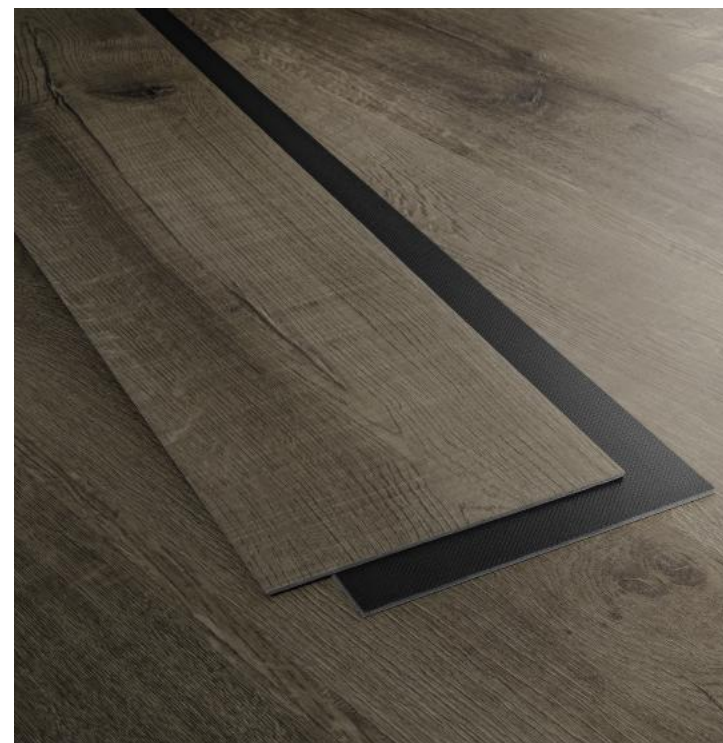

Kenwood

7101

URBAN  
SURFACES

# Kenwood

7101

Kenwood claims attention with its flawless, rich brown tones alongside lighter hues.

**Waterproof Core**

**High-Traffic Durability**

**Easy To Clean**

**Scratch Resistant**

## Level Seven GlueDown LVP Flooring

Core	LVP
Size	7"x 48"
Thickness	3mm
Wear Layer	20mil
Edge Profile	Beveled
Installation	GlueDown
Underlayment	N/A
Sound Properties	N/A
Finish	Enhanced Polyurethane System