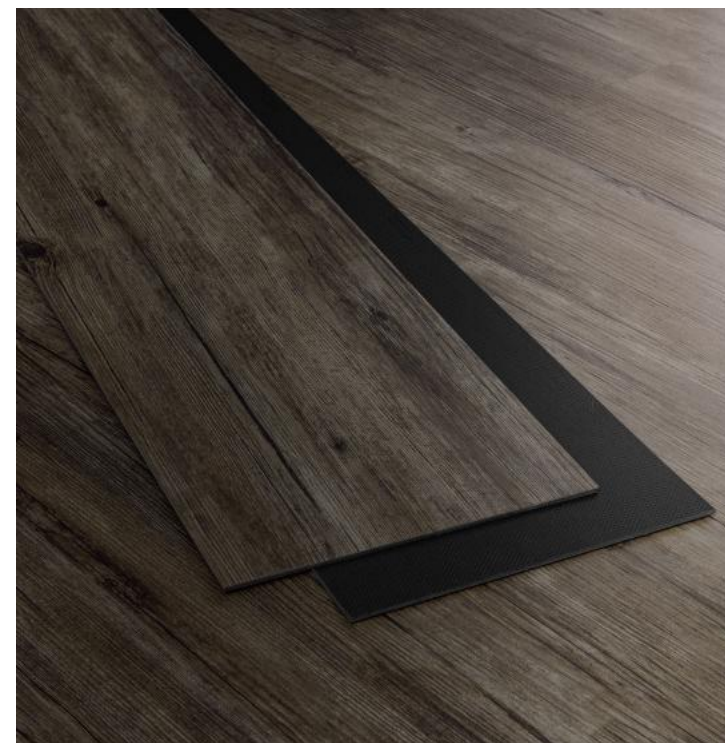

Ash
7070

URBAN
SURFACES

Ash

7070

Named for its smoky undertones, this look combines a brownish amber with grey undertones.

Level Seven GlueDown LVP Flooring

Core	LVP
Size	7"x 48"
Thickness	3mm
Wear Layer	20mil
Edge Profile	Beveled
Installation	GlueDown
Underlayment	N/A
Sound Properties	N/A
Finish	Enhanced Polyurethane System