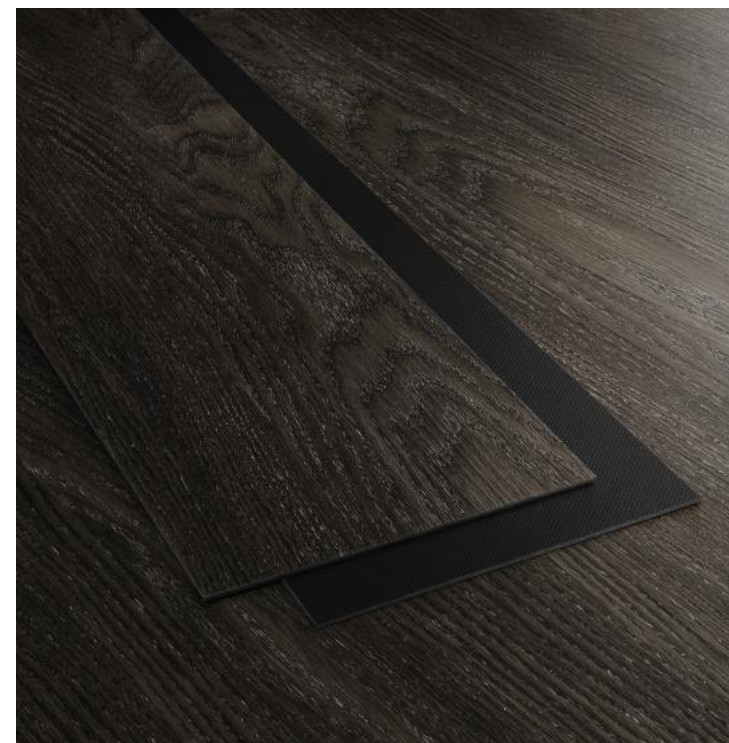

Midnight Grey

7030

URBAN
SURFACES

Midnight Grey

7030

The underlying grey features are consistent across each board, providing a subtle design.

Level Seven GlueDown LVP Flooring

Core	LVP
Size	7"x 48"
Thickness	3mm
Wear Layer	20mil
Edge Profile	Beveled
Installation	GlueDown
Underlayment	N/A
Sound Properties	N/A
Finish	Enhanced Polyurethane System