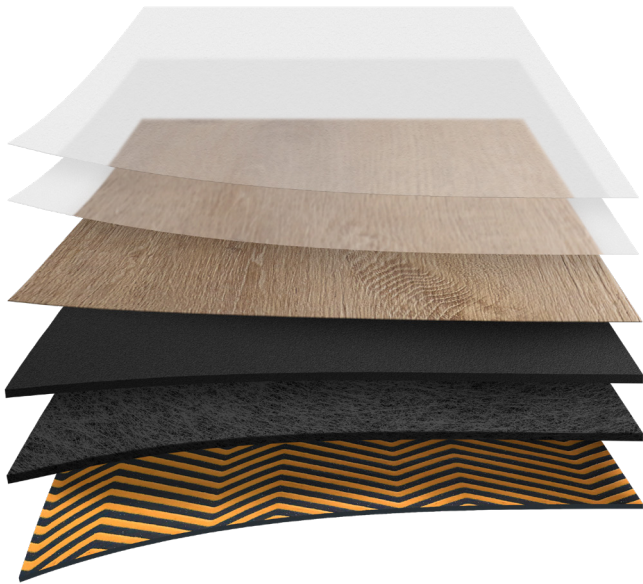

INSTAGRIP 28

28MIL LOOSELAY FLOORING

LAGUNA

1007

URBAN
SURFACES

28
MIL

**LESS WORK, LESS TIME,
MORE PEACE OF MIND.**

- Enhanced Polyurethane System
- 28mil ScratchGuard Wear Layer
- Natural Wood Texture
- 5mm Virgin Vinyl
- Fiberglass Stabilization Layer
- Grip-Tec Backing

**TRUE LOOSELAY IS FINALLY
POSSIBLE WITH TRACTION**

Traction™ provides fast and easy LooseLay installation without adhesive. This innovative anti-skid subfloor coating provides the horizontal grip strength of an adhesive with none of the permanence. LooseLay couldn't be easier.

- Traction also primes the subfloor and provides up to 90% moisture protection.

INSTAGRIP 28
28MIL LOOSELAY FLOORING

URBAN
SURFACES

LAGUNA
1007

Specifications

Specifications	LooseLay
Product Type	Luxury Vinyl Plank (LVP)
Core Material	5mm Virgin Vinyl
Fiberglass Reinforced	FiberMax
Wear Layer	28mil ScratchGuard
Embossing	Natural Wood Texture
Edge Profile	Beveled Edge
Overall Thickness	5mm (0.196")
Nominal Plank Size	9" x 48"
Actual Plank Size	228.6mm x 1219.2mm
Finish	Enhanced Polyurethane System