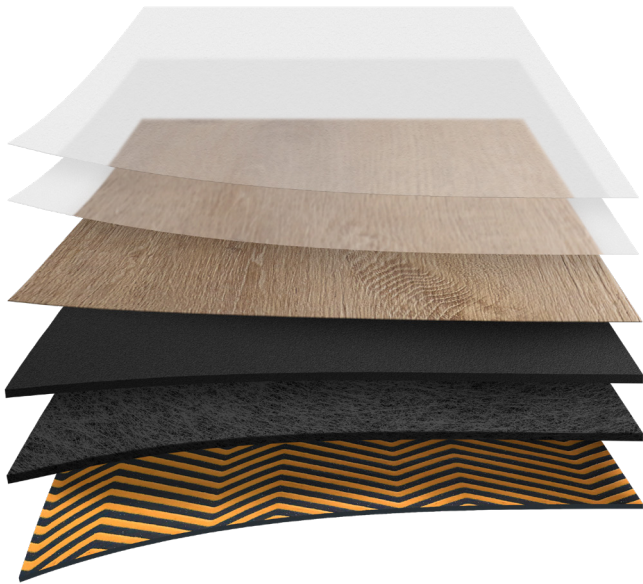

INSTAGRIP 28

28MIL LOOSELAY FLOORING

CORONADO

1004

URBAN
SURFACES

28
MIL

**LESS WORK, LESS TIME,
MORE PEACE OF MIND.**

Enhanced Polyurethane System

28mil ScratchGuard Wear Layer

Natural Wood Texture

5mm Virgin Vinyl

Fiberglass Stabilization Layer

Grip-Tec Backing

100%
WATERPROOF

**TRUE LOOSELAY IS FINALLY
POSSIBLE WITH TRACTION**

Traction™ provides fast and easy LooseLay installation without adhesive. This innovative anti-skid subfloor coating provides the horizontal grip strength of an adhesive with none of the permanence. LooseLay couldn't be easier.

- Traction also primes the subfloor and provides up to 90% moisture protection.

INSTAGRIP 28
28MIL LOOSELAY FLOORING

URBAN
SURFACES

CORONADO

1004

Specifications

Specifications	LooseLay
Product Type	Luxury Vinyl Plank (LVP)
Core Material	5mm Virgin Vinyl
Fiberglass Reinforced	FiberMax
Wear Layer	28mil ScratchGuard
Embossing	Natural Wood Texture
Edge Profile	Beveled Edge
Overall Thickness	5mm (0.196")
Nominal Plank Size	9" x 48"
Actual Plank Size	228.6mm x 1219.2mm
Finish	Enhanced Polyurethane System